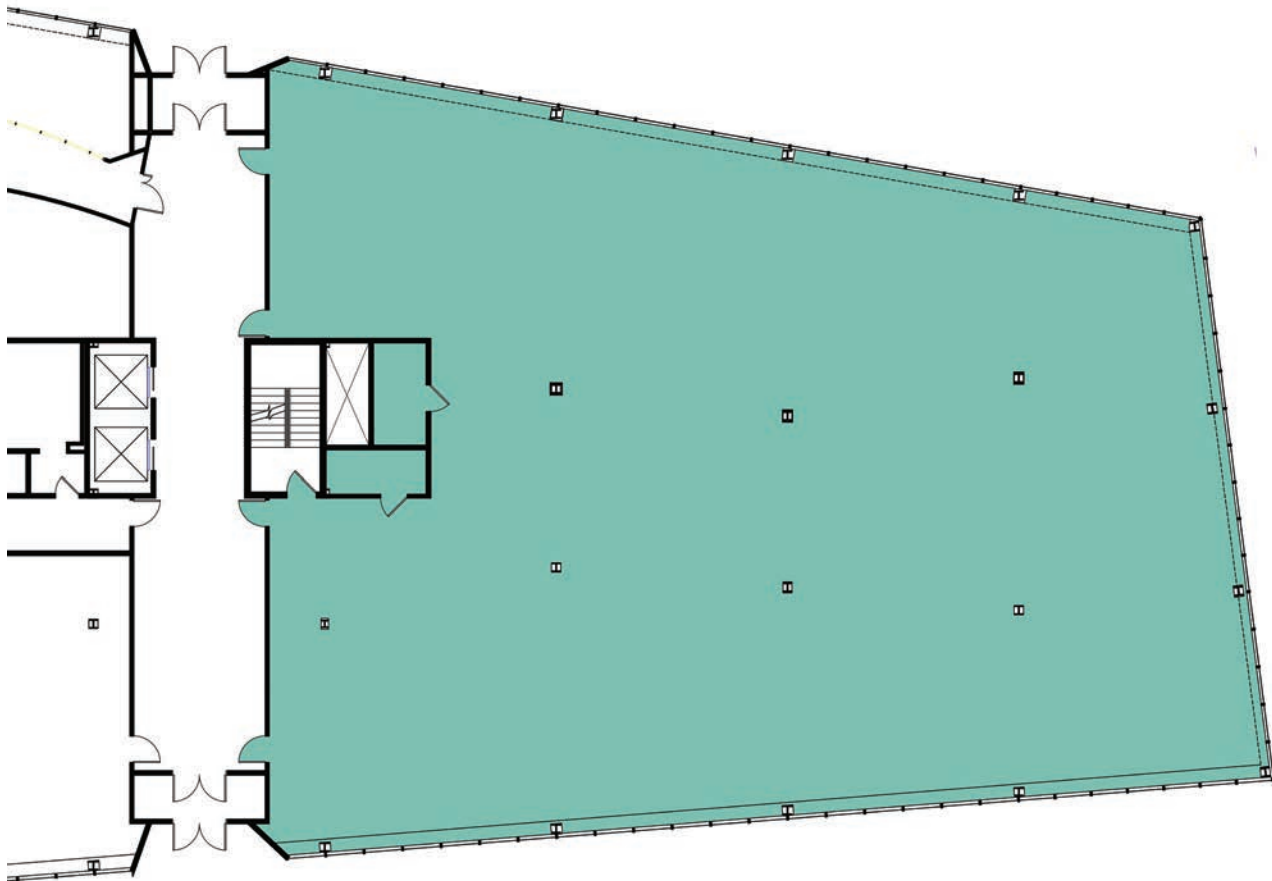

Floor Plan

411 West Putnam Avenue, Greenwich, CT 06831

1st Floor: 10,836 RSF
Single Tenant Layout

[LINK TO VIRTUAL TOUR](#)

* Plan not to scale. May not reflect exact layout.

For leasing information:

Tom Ashforth
203.869.9001 x 320
tashforth@lpc.com